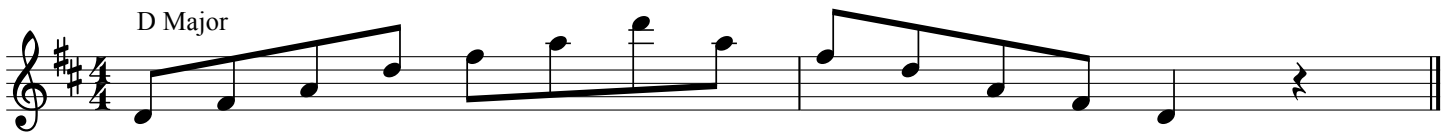

Commencing on F

Musical notation for chromatic scales starting on F. The first staff shows an ascending scale from F4 to F5. The second staff shows a descending scale from F5 to F4. The key signature has two sharps (F# and C#) and the time signature is 4/4.

ARPEGGIOS

Major and minor Arpeggios

C Major

Musical notation for C Major arpeggio. The notes are C4, E4, G4, C5, G4, E4, C4. The time signature is 4/4.

A minor

Musical notation for A minor arpeggio. The notes are A3, C4, E4, A4, E4, C4, A3. The time signature is 4/4.

Flat Keys

F Major

Musical notation for F Major arpeggio. The notes are F3, A3, C4, F4, C4, A3, F3. The time signature is 4/4.

D minor

Musical notation for D minor arpeggio. The notes are D3, F3, A3, D4, A3, F3, D3. The time signature is 4/4.

B Flat Major

G minor

Sharp Keys

G Major

E minor

D Major

B minor