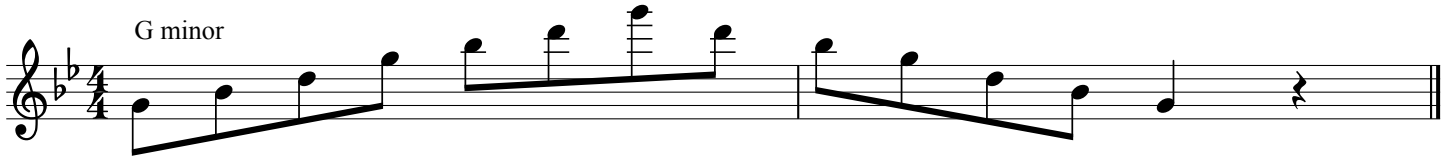

B Flat Major

G minor

Sharp Keys

G Major

E minor

D Major

B minor