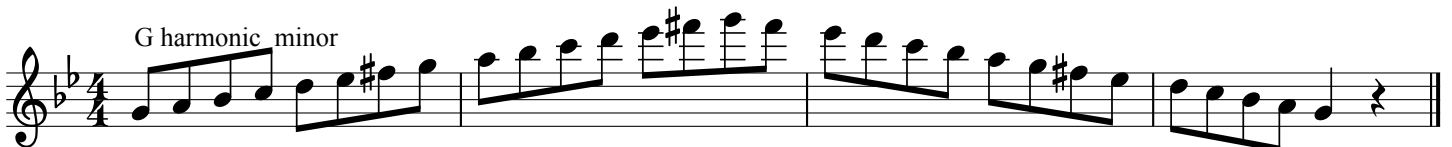

G harmonic minor