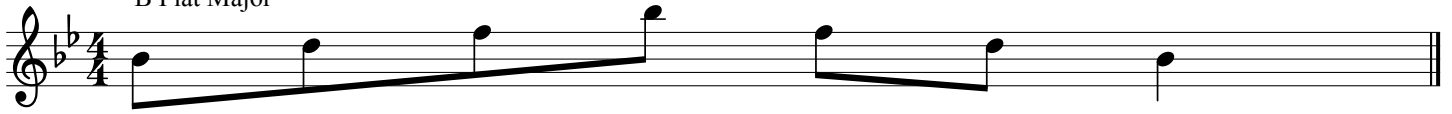

B Flat Major