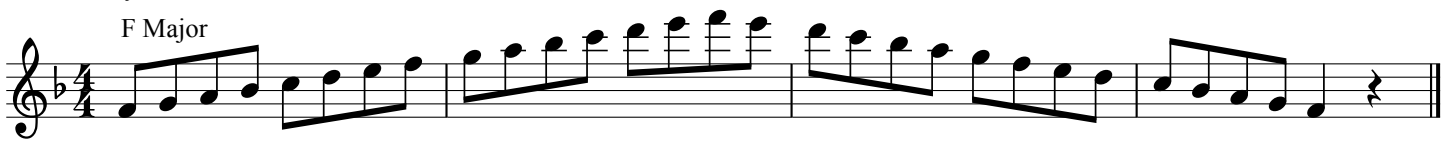

## SCALES

Major and minor scales

C Major

A harmonic minor

A melodic minor

Flat Keys

F Major

D harmonic minor

D Major

B harmonic minor

B melodic minor

Chromatic Scales

Commencing on D

Musical notation for chromatic scales starting on D. The first staff shows an ascending scale from D4 to D5. The second staff shows a descending scale from D5 to D4. The key signature has one sharp (F#) and the time signature is 4/4.