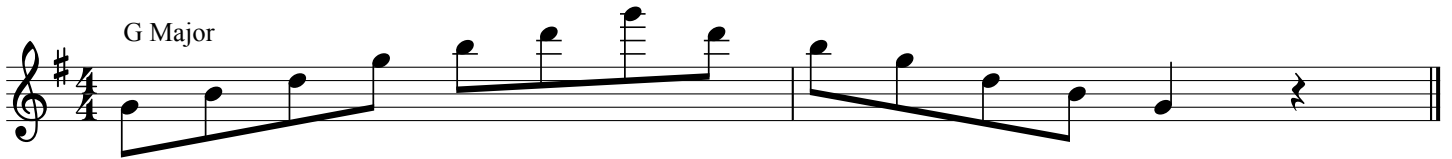

Sharp Keys

G Major